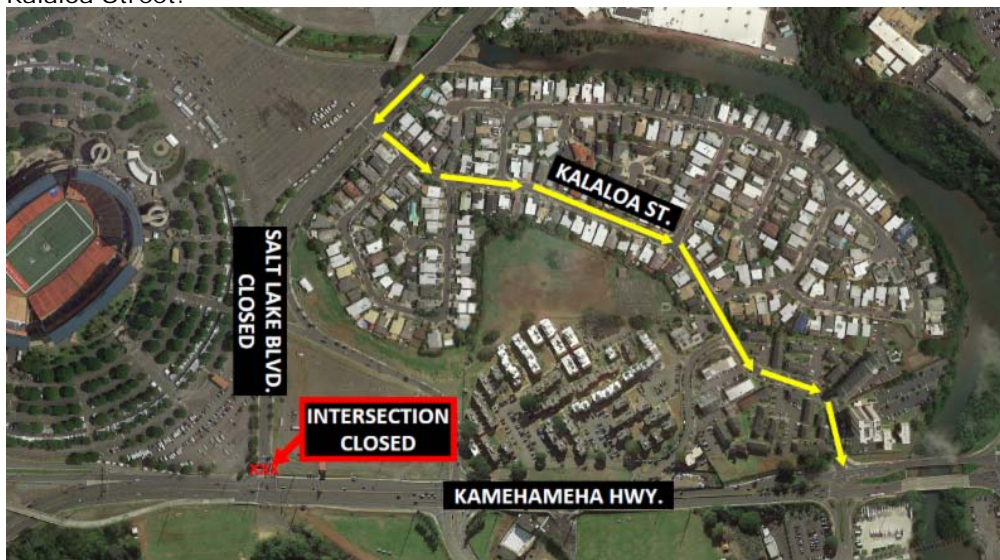

Nighttime: 8 p.m. to 4 a.m., Sunday to Thursday

Alternating lanes of out-bound Salt Lake Boulevard will be closed.

Nighttime: 8 p.m. to 7 a.m., Monday to Saturday

Up to two outside lanes of westbound Kamehameha Highway will be closed.