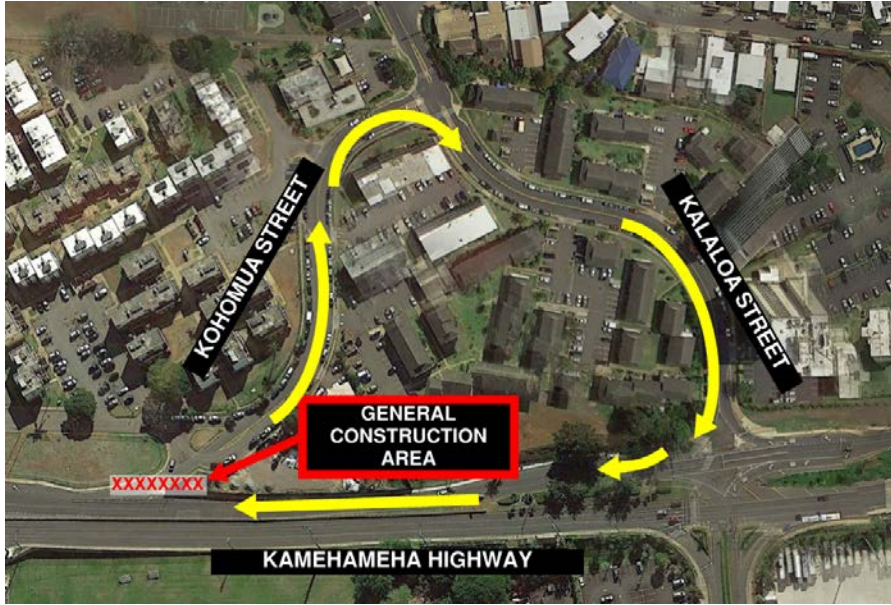

Daytime: 7 a.m. to 3:30 p.m., Monday to Saturday

Up to two lanes of westbound Kamehameha Highway will be closed.

Nighttime: 8 p.m. to 5:30 a.m., Monday to Saturday

The outside lane of westbound Kamehameha Highway will be closed.

Nighttime: 8 p.m. to 7 a.m., Monday to Saturday

Up to two lanes of westbound Kamehameha Highway will be closed.

Noise Impact: During potholing, vac truck, drilling and excavation work, expect increased noise levels from the unloading of materials and general machinery sounds.

Shoulder and median work signage/cones along the side of the road will mark the work area. Motorists are advised to drive with caution and provide a safe distance between their vehicles, the construction workers and equipment.