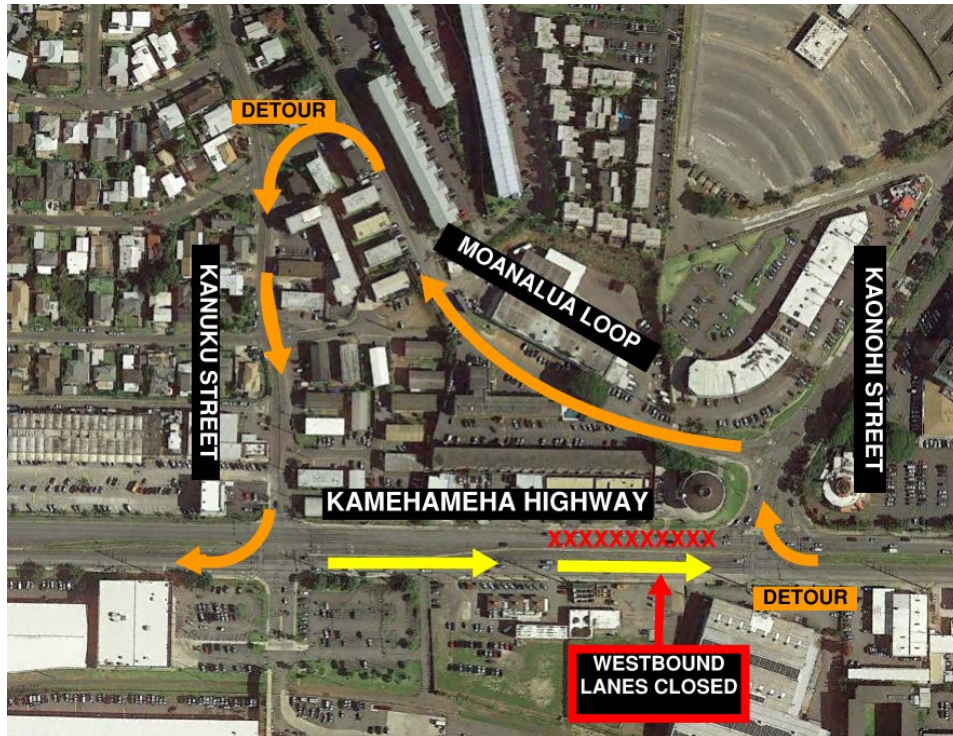

LOCATION: Kanuku St to Kaonohi St

24 Hours a Day, Seven Days a Week

The inside lane on eastbound Kamehameha Highway and the inside lane on westbound Kamehameha Highway will be closed.

Daytime: 7 a.m. to 2 p.m., Monday to Saturday

Alternating lanes of westbound Kamehameha Highway will be closed.

Nighttime: 5:30 p.m. to 5:30 a.m., Monday

Alternating lanes of eastbound Kamehameha Highway will be closed.

Nighttime: 8 p.m. to 5:30 a.m., Monday to Saturday

The westbound and eastbound lanes of Kamehameha Highway between Kanuku Street and Kaonohi Street will be closed. Westbound motorists will be detoured at Kaonohi Street. Eastbound motorists will be detoured at Kanuku Street.