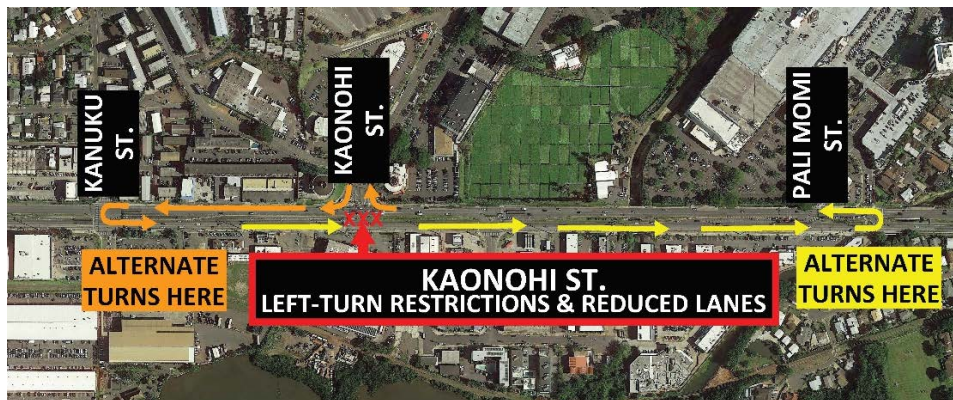

Nighttime: 8 p.m. to 5:30 a.m., Monday to Saturday

No left-turns or crossing at the Kaonohi Street intersection. Eastbound motorists will be detoured to Pali Momi Street. Westbound motorists will be detoured to Kanuku Street.