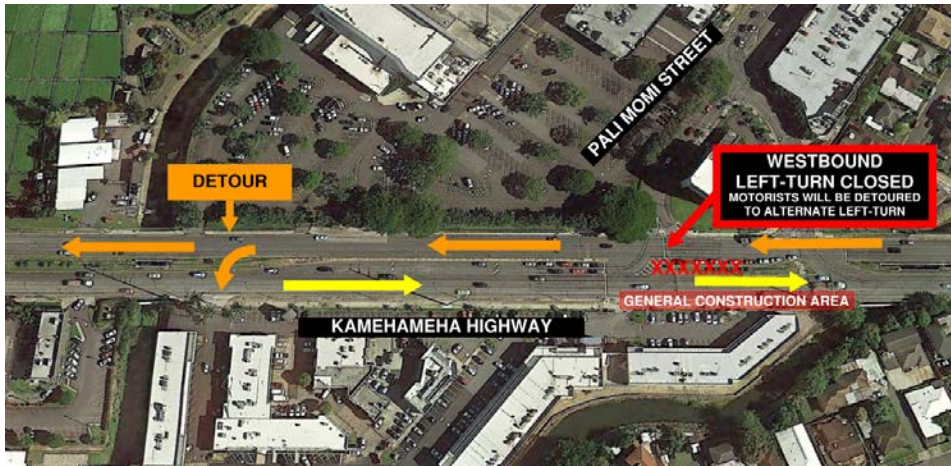

Daytime: 7 a.m. to 2 p.m., Monday to Saturday

Alternating lanes of westbound Kamehameha Highway will be closed.

Daytime: 7 a.m. to 2:30 p.m., Monday to Saturday

The inside left-turn lane of southbound Pali Momi Street onto eastbound Kamehameha Highway will be closed.

Nighttime: 5:30 p.m. to 5:30 a.m., Monday to Saturday

Alternating lanes of eastbound Kamehameha Highway will be closed.

Nighttime: 8 p.m. to 7 a.m., Monday to Saturday

Alternating lanes of westbound Kamehameha Highway will be closed.

Nighttime: 10 p.m. to 5 a.m., Monday to Saturday

The eastbound lanes of Kamehameha Highway will be closed. Motorists will be detoured at Pali Momi Street to Honomanu Street.

Nighttime: 10 p.m. to 5 a.m., Monday to Saturday

The eastbound lanes of Kamehameha Highway will be closed. Motorists will be detoured to a temporary lane on westbound Kamehameha Highway.

LOCATION: Honomanu Street to Salt Lake Boulevard

24 hours a day, seven days a week

A single lane on eastbound Kamehameha Highway and a single lane on westbound Kamehameha Highway will be closed.